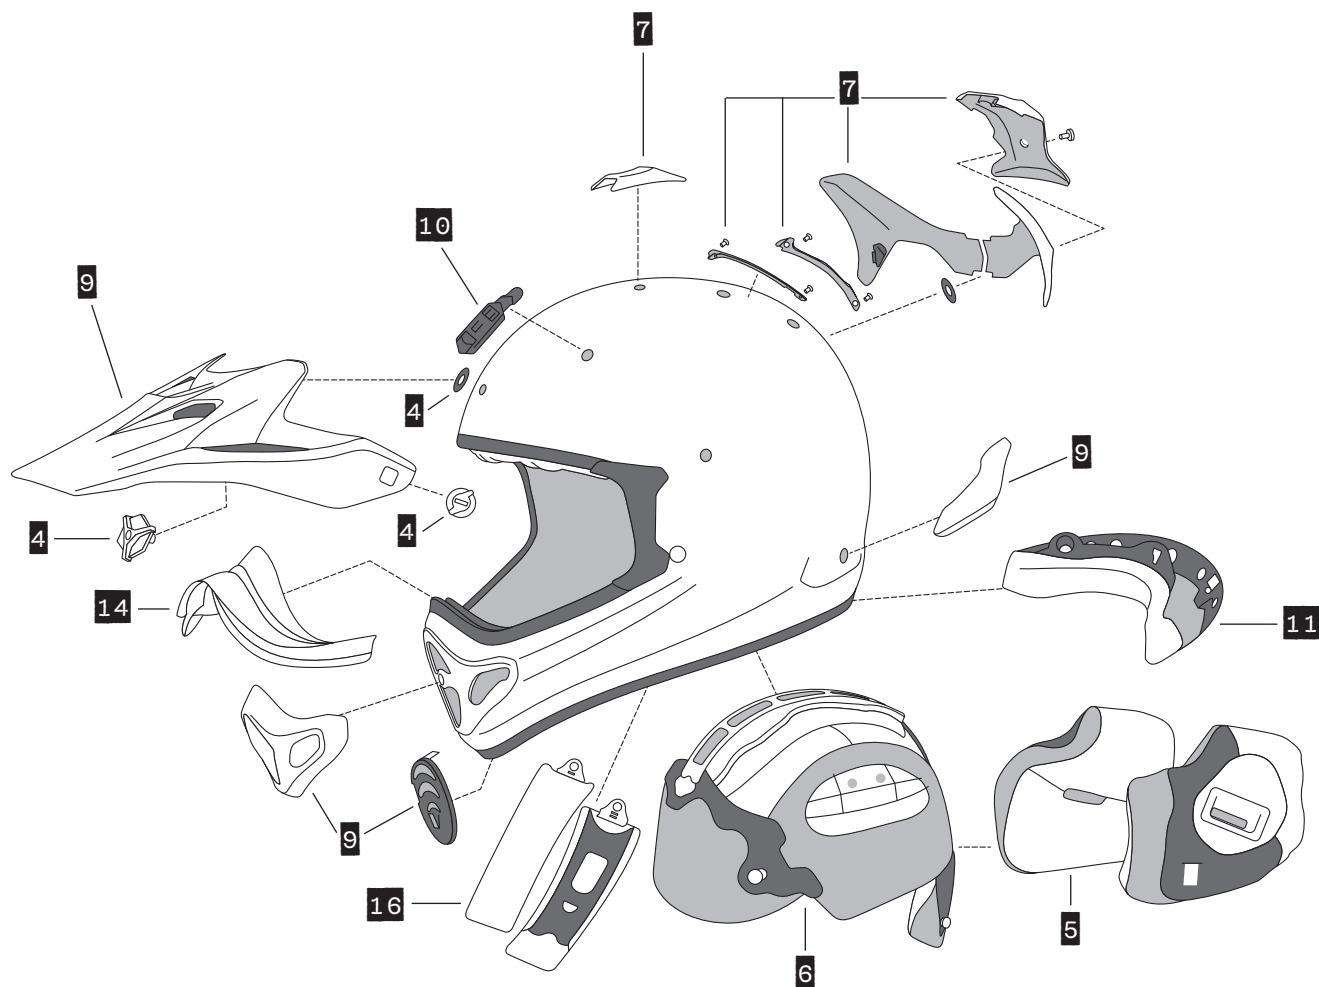

CHAPTER 2

- **4** Screwset
- **5** Cheekpad / Earcup
- **6** Interior
- **7** Rear duct / Center duct / Top duct / Topscoop
- **9** Peak / Side Vent duct / Rockguard
- **10** Ventshutter / Sundowner (Penta)
- **11** Neck roll
- **12** Goggle band snap
- **14** Nose / breath deflector
- **16** Chin strap cover